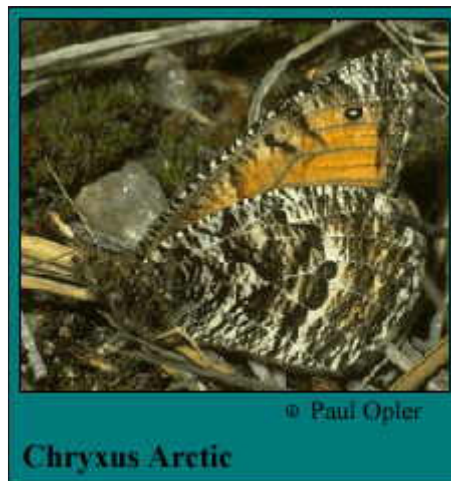

# Chryxus Arctic

*Oeneis chryxus*

-The Chryxus Arctic Butterfly has a cream to brownish-orange upper-side. Its fore-wing has 1 to 4 small black eyespots near the outer margin of the wing, while its hind-wing has only 1 to 2. Chryxus Arctic males are more colorful than the females. They have black and white striations, a wide dark median band, veins with white scales, and only one black spot near the lower inner margin to the underside of the hind-wing.

Wingspan: 1  $\frac{3}{4}$  to 2  $\frac{1}{4}$  inches

Caterpillar hosts: The Chryxus Arctic Butterfly caterpillar can only eat one thing: Poverty oat-grass, (*Danthonia spicata*).

Adult food: The adult Chryxus Arctic Butterfly eats a variety of flower nectar, such as the nectar from Butterfly Weed, Milkweeds, New England Aster, Boneset, Joe Pye Weed, Pale Purple Coneflower, and Purple Coneflower.